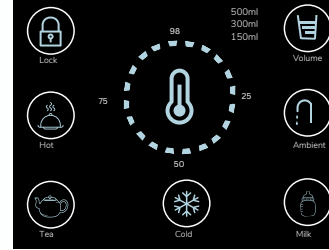

- 1 Sediment**
Remove dusty and sand.
- 2 Pre carbon**
Chemical and chlorine removal
- 3 Post carbon**
Unpleasant smell and taste removal

LED DISPLAY PANEL

Touch panel with smart and convenient

Lock
Lock safety for child.

Hot Water
to select hot water (95°C-98°C).

Tea
To select water (70-90°C).

Adjustable temperature

Press this button to dispense water upon selecting the temperature.

Cold Water
To dispense cold water (7-10°C).

puricare

Water Volume
To select the volume of the water to be dispensed (150ml | 300ml | 500ml)

Ambient
To dispense room temperature water (30-40°C).

Milk
To select water (45-60°C) for baby milk.

SPECIFICATIONS

Royal is a smallest and slimmest water dispenser. It also incorporates a post-UV LED sterilizer. It's run by electricity.

Dimension	W180 x D280 x H398	
Weight	3kg	
Colour	Black	
Filtration	Multi-stages	
Power	Hot 2300W	Cold 70W
Capacity	Hot 20L/Hr	Cold 0.6L/Hr
Voltage	230Vac 50Hz	
Water Pressure	0.2 MPa - 0.4MPa	